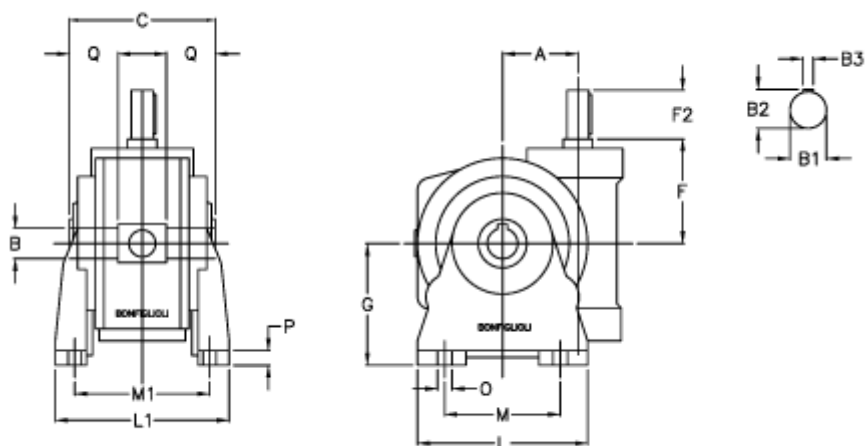

Article number: 3901049010300

Description: Worm gear with solid input shaft
VF 49V-10-HS

Measures

a	= 49.5	F2 = 40	Q = 22.5
B	= 25	g = 82	
B1	= 16	L = 110	
B2	= 18.0	L1 = 124	
B3	= 5	m = 63	
C	= 82	M1 = 98.5	
Description = VF 49V-xx-HS		O = 8.5	
F	= 65.0	P = 12	